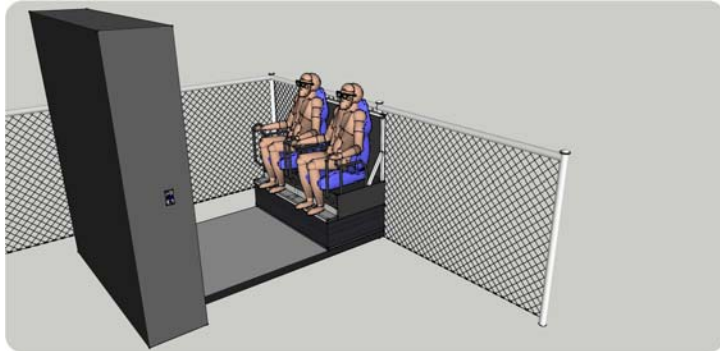

HOTEL 5D MOTION RIDE CINEMA - 3 D.O.F.

Modular upgradable Event 5D cinema with mobile dual seats

Features & Setup

- **Modular upgradable 5D Ride Station**
- Moving dual-seat Motion Simulator with large screen for 2 persons
- Functions via a coin box
- Films are selected at the push of a button
- Emergency-stop button between the seats stops the seats moving, the Motion Seat moves back to its original position, the films continues until the end
- The visitor can take inexpensive 3D polarisation glasses from a box and return them after the film
- Ideal for hotels as attractions in the entertainment areas, in amusement arcades, etc.
- New films via the Internet and as required (also, retrospectively)
- Film update & settings per remote maintenance
- Licence period of the films is at least 6 months
- Completely maintenance-free operation
- Individual maintenance agreements are available
- After sales service

Movie Start

- Coin-Box: Visitors pay with coins
- The visitor selects over 6 lighted buttons a movie
Titel list: Selection of 6 different movies, for example ...
- World of Dragons
- World of ice
- World of Wind
- Race on hummocks
- Race of beetles
- In the tomb of the Pharaohs

Operating Software

- Manual or Automatic Start
- Operation and monitoring seat

Design Example for a fixed installation in a hotel

Important: The danger zone should be protected behind the seat during the show for other people

Features & setup

- Seat lift: 30cm in 1 second
- Branding on the covers and outer area possible
- Room monitoring by means of infrared cameras, so that the supervising staff can intervene in the event of an emergency and activate the emergency stop switch
- Emergency stop button between the seats. Before every viewing, the visitors are shown an intro film (text, sound and graphics) that explains how to press the emergency stop button so that the seat stops moving and returns to its original position