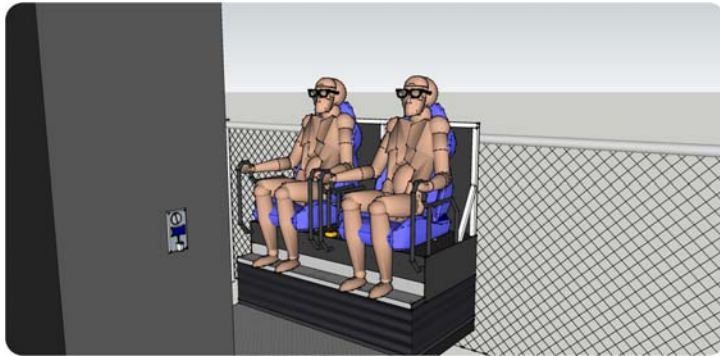

HOTEL 5D MOTION RIDE CINEMA - 3 D.O.F.

Modular upgradable Event 5D cinema with mobile dual seats

Features & Setup

- **Modular upgradable 5D Ride Station**
- Moving dual-seat Motion Simulator with large screen for 2 persons
- Functions via a coin box
- Films are selected at the push of a button
- Emergency-stop button between the seats stops the seats moving, the Motion Seat moves back to its original position, the films continues until the end
- The visitor can take inexpensive 3D polarisation glasses from a box and return them after the film
- Ideal for hotels as attractions in the entertainment areas, in amusement arcades, etc.
- New films via the Internet and as required (also, retrospectively)
- Film update & settings per remote maintenance
- Licence period of the films is at least 6 months
- Completely maintenance-free operation
- Individual maintenance agreements are available
- After sales service

Movie Start

- Coin-Box: Visitors pay with coins
- The visitor selects over 6 lighted buttons a movie
Titel list: Selection of 6 different movies, for example ...
- World of Dragons
- World of ice
- World of Wind
- Race on hummocks
- Race of beetles
- In the tomb of the Pharaohs

Operating Software

- Manual or Automatic Start
- Operation and monitoring seat

Design Example for a fixed installation in a hotel

Important: The danger zone should be protected behind the seat during the show for other people

Features & setup

- Seat lift: 30cm in 1 second
- Branding on the covers and outer area possible
- Room monitoring by means of infrared cameras, so that the supervising staff can intervene in the event of an emergency and activate the emergency stop switch
- Emergency stop button between the seats. Before every viewing, the visitors are shown an intro film (text, sound and graphics) that explains how to press the emergency stop button so that the seat stops moving and returns to its original position