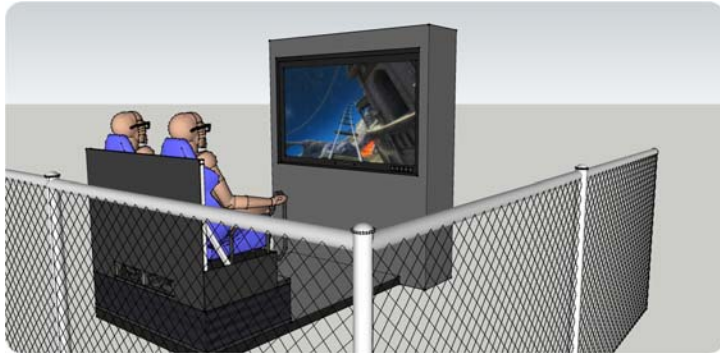

HOTEL 5D MOTION RIDE CINEMA - 3 D.O.F.

Modular upgradable Event 5D cinema with mobile dual seats

Features & Setup

- **Modular upgradable 5D Ride Station**
- Moving dual-seat Motion Simulator with large screen for 2 persons
- Functions via a coin box
- Films are selected at the push of a button
- Emergency-stop button between the seats stops the seats moving, the Motion Seat moves back to its original position, the films continues until the end
- The visitor can take inexpensive 3D polarisation glasses from a box and return them after the film
- Ideal for hotels as attractions in the entertainment areas, in amusement arcades, etc.
- New films via the Internet and as required (also, retrospectively)
- Film update & settings per remote maintenance
- Licence period of the films is at least 6 months
- Completely maintenance-free operation
- Individual maintenance agreements are available
- After sales service

Movie Start

- Coin-Box: Visitors pay with coins
- The visitor selects over 6 lighted buttons a movie
Titel list: Selection of 6 different movies, for example ...
- World of Dragons
- World of ice
- World of Wind
- Race on hummocks
- Race of beetles
- In the tomb of the Pharaohs

Operating Software

- Manual or Automatic Start
- Operation and monitoring seat

Design Example for a fixed installation in a hotel

Important: The danger zone should be protected behind the seat during the show for other people

Features & setup

- Seat lift: 30cm in 1 second
- Branding on the covers and outer area possible
- Room monitoring by means of infrared cameras, so that the supervising staff can intervene in the event of an emergency and activate the emergency stop switch
- Emergency stop button between the seats. Before every viewing, the visitors are shown an intro film (text, sound and graphics) that explains how to press the emergency stop button so that the seat stops moving and returns to its original position