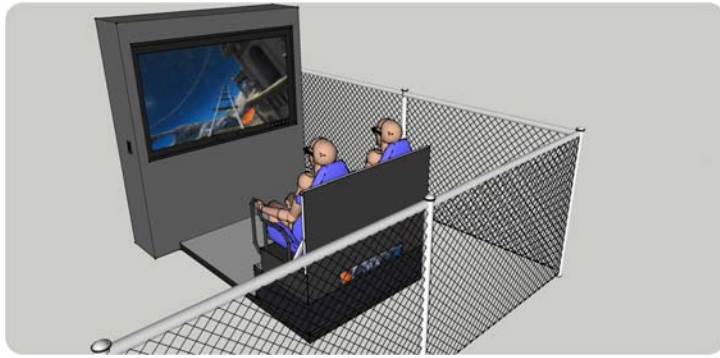

HOTEL 5D MOTION RIDE CINEMA - 3 D.O.F.

Modular upgradable Event 5D cinema with mobile dual seats

Features & Setup

- **Modular upgradable 5D Ride Station**
- Moving dual-seat Motion Simulator with large screen for 2 persons
- Functions via a coin box
- Films are selected at the push of a button
- Emergency-stop button between the seats stops the seats moving, the Motion Seat moves back to its original position, the films continues until the end
- The visitor can take inexpensive 3D polarisation glasses from a box and return them after the film
- Ideal for hotels as attractions in the entertainment areas, in amusement arcades, etc.
- New films via the Internet and as required (also, retrospectively)
- Film update & settings per remote maintenance
- Licence period of the films is at least 6 months
- Completely maintenance-free operation
- Individual maintenance agreements are available
- After sales service

Movie Start

- Coin-Box: Visitors pay with coins
- The visitor selects over 6 lighted buttons a movie
Titel list: Selection of 6 different movies, for example ...
- World of Dragons
- World of ice
- World of Wind
- Race on hummocks
- Race of beetles
- In the tomb of the Pharaohs

Operating Software

- Manual or Automatic Start
- Operation and monitoring seat

Design Example for a fixed installation in a hotel

Important: The danger zone should be protected behind the seat during the show for other people

Features & setup

- Seat lift: 30cm in 1 second
- Branding on the covers and outer area possible
- Room monitoring by means of infrared cameras, so that the supervising staff can intervene in the event of an emergency and activate the emergency stop switch
- Emergency stop button between the seats. Before every viewing, the visitors are shown an intro film (text, sound and graphics) that explains how to press the emergency stop button so that the seat stops moving and returns to its original position